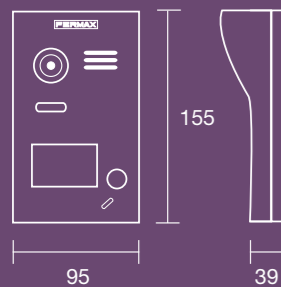

The WAY SLIM KIT can be extended with a second monitor in the residence without extra power supply.

ref.1425 WAY SLIM MONITOR

OPTIONAL

ref.1418 WAY RELAY
For the opening of a second door.

ref.1419 WAY SWITCHER/DISTRIBUTOR
It allows for the expansion of the total amount of outdoor panels in a WAY installation, adding up to 3 additional panels.

Features and Dimensions

WAY PANEL

WAY outdoor panel. Surface mounted.
Made of zamak. IP 43.
Large backlit cardholder.
Hood included, to be installed with the outdoor panel.
Wide angle colour camera (104°) with high sensitivity.
Auto-sensor led illuminator.
Operating temperature: -15°C to 55°C.
Dimensions: 95(W) x 155(H) x 39(D)mm (with hood).

WAY SLIM MONITOR

4,3" hands-free COLOUR monitor.
TFT capacitive touchscreen.
Extra slim design with only 17mm of thickness.
Surface installation.
High quality image.
Intuitive MENU.
Intercommunication.
Auto-on of the main camera.
Doorbell function.
"Do not disturb" function.
12 melodies.
14 languages.
Dimensions: 137(W)x137(H)x17(D)mm.

(width)x(height)x(depth)mm

www.fermax.com

FERMAX

1 WAY VIDEO DOOR
ENTRY SOLUTIONS

Way Slim Kit

THE ENTRANCE
TO YOUR HOME

Do it your **way**
Video Door Entry Systems

PU01421_06/2020