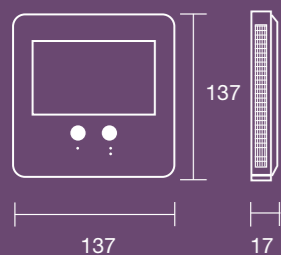

1/W WAY SLIM VIDEO KIT ref.1421

The ref.1421 kit includes:

- 1/W video panel with hood (ref.1416).
- 4,3" WAY SLIM COLOUR monitor with TFT capacitive touchscreen (ref.1425).
- Power supply (ref.1410).

Extensions +

The WAY SLIM KIT can be extended with a second monitor in the residence without extra power supply.

ref.1425 WAY SLIM MONITOR

OPTIONAL

ref.1418 WAY RELAY
For the opening of a second door.

ref.1419 WAY SWITCHER/DISTRIBUTOR
It allows for the expansion of the total amount of outdoor panels in a WAY installation, adding up to 3 additional panels.

Features and Dimensions

WAY PANEL

WAY outdoor panel. Surface mounted.
Made of zamak. IP 43.
Large backlit cardholder.
Hood included, to be installed with the outdoor panel.
Wide angle colour camera (104°) with high sensitivity.
Auto-sensor led illuminator.
Operating temperature: -15°C to 55°C.
Dimensions: 95(W) x 155(H) x 39(D)mm (with hood).

WAY SLIM MONITOR

4,3" hands-free COLOUR monitor.
TFT capacitive touchscreen.
Extra slim design with only 17mm of thickness.
Surface installation.
High quality image.
Intuitive MENU.
Intercommunication.
Auto-on of the main camera.
Doorbell function.
"Do not disturb" function.
12 melodies.
14 languages.
Dimensions: 137(W)x137(H)x17(D)mm.